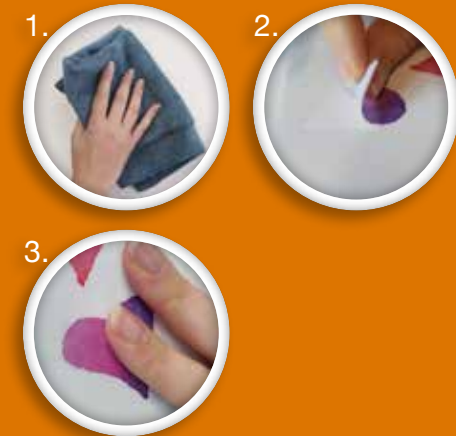

Application

Technical characteristics

Certification Nontoxic Greenguard ®

Our prints are certified by the Greenguard Gold brand as ideal for "sensitive" ambient such as schools, hotels, hospitals and public establishments. The inks used don't emit dangerous chemicals and respect the regulations of toys regard the safety of children. (European Toy Standard EN71 part 3).