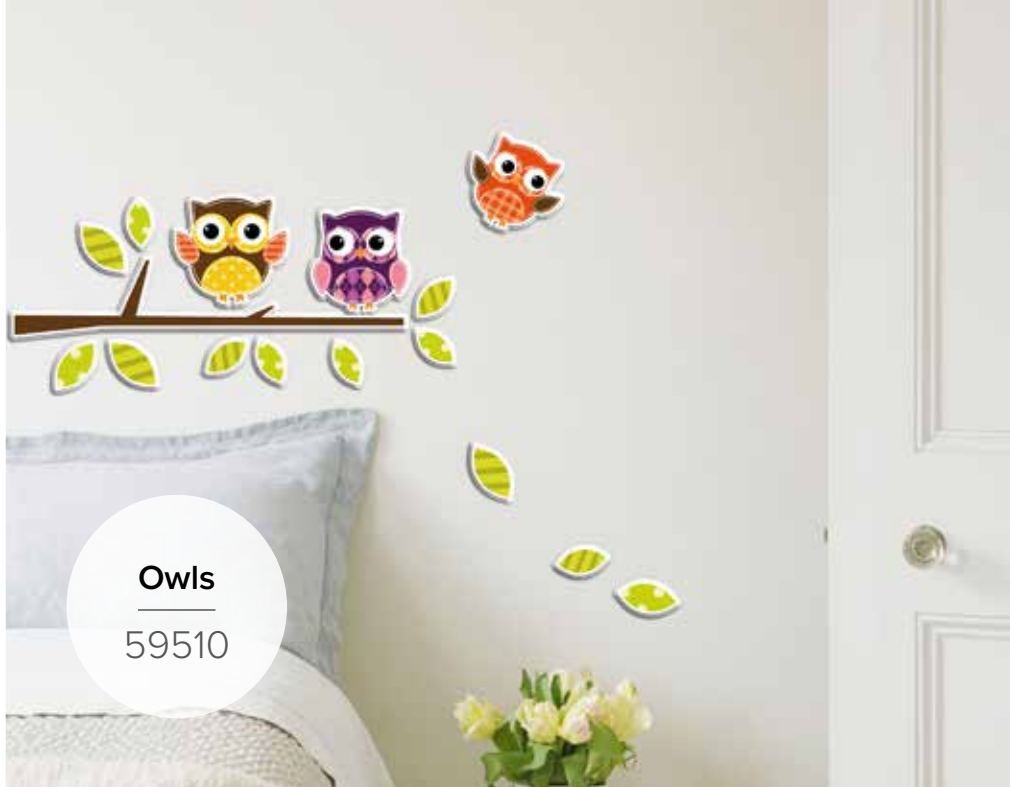

Owls
59510

Family
59512

Dragonflies
59513