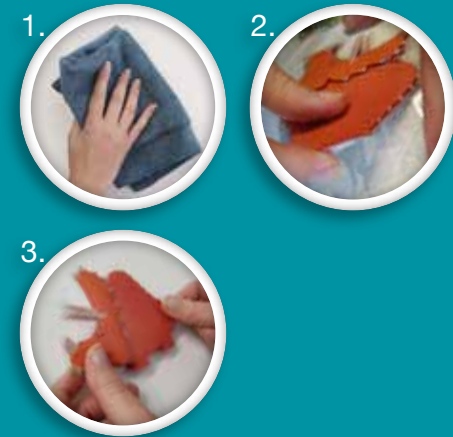

Application